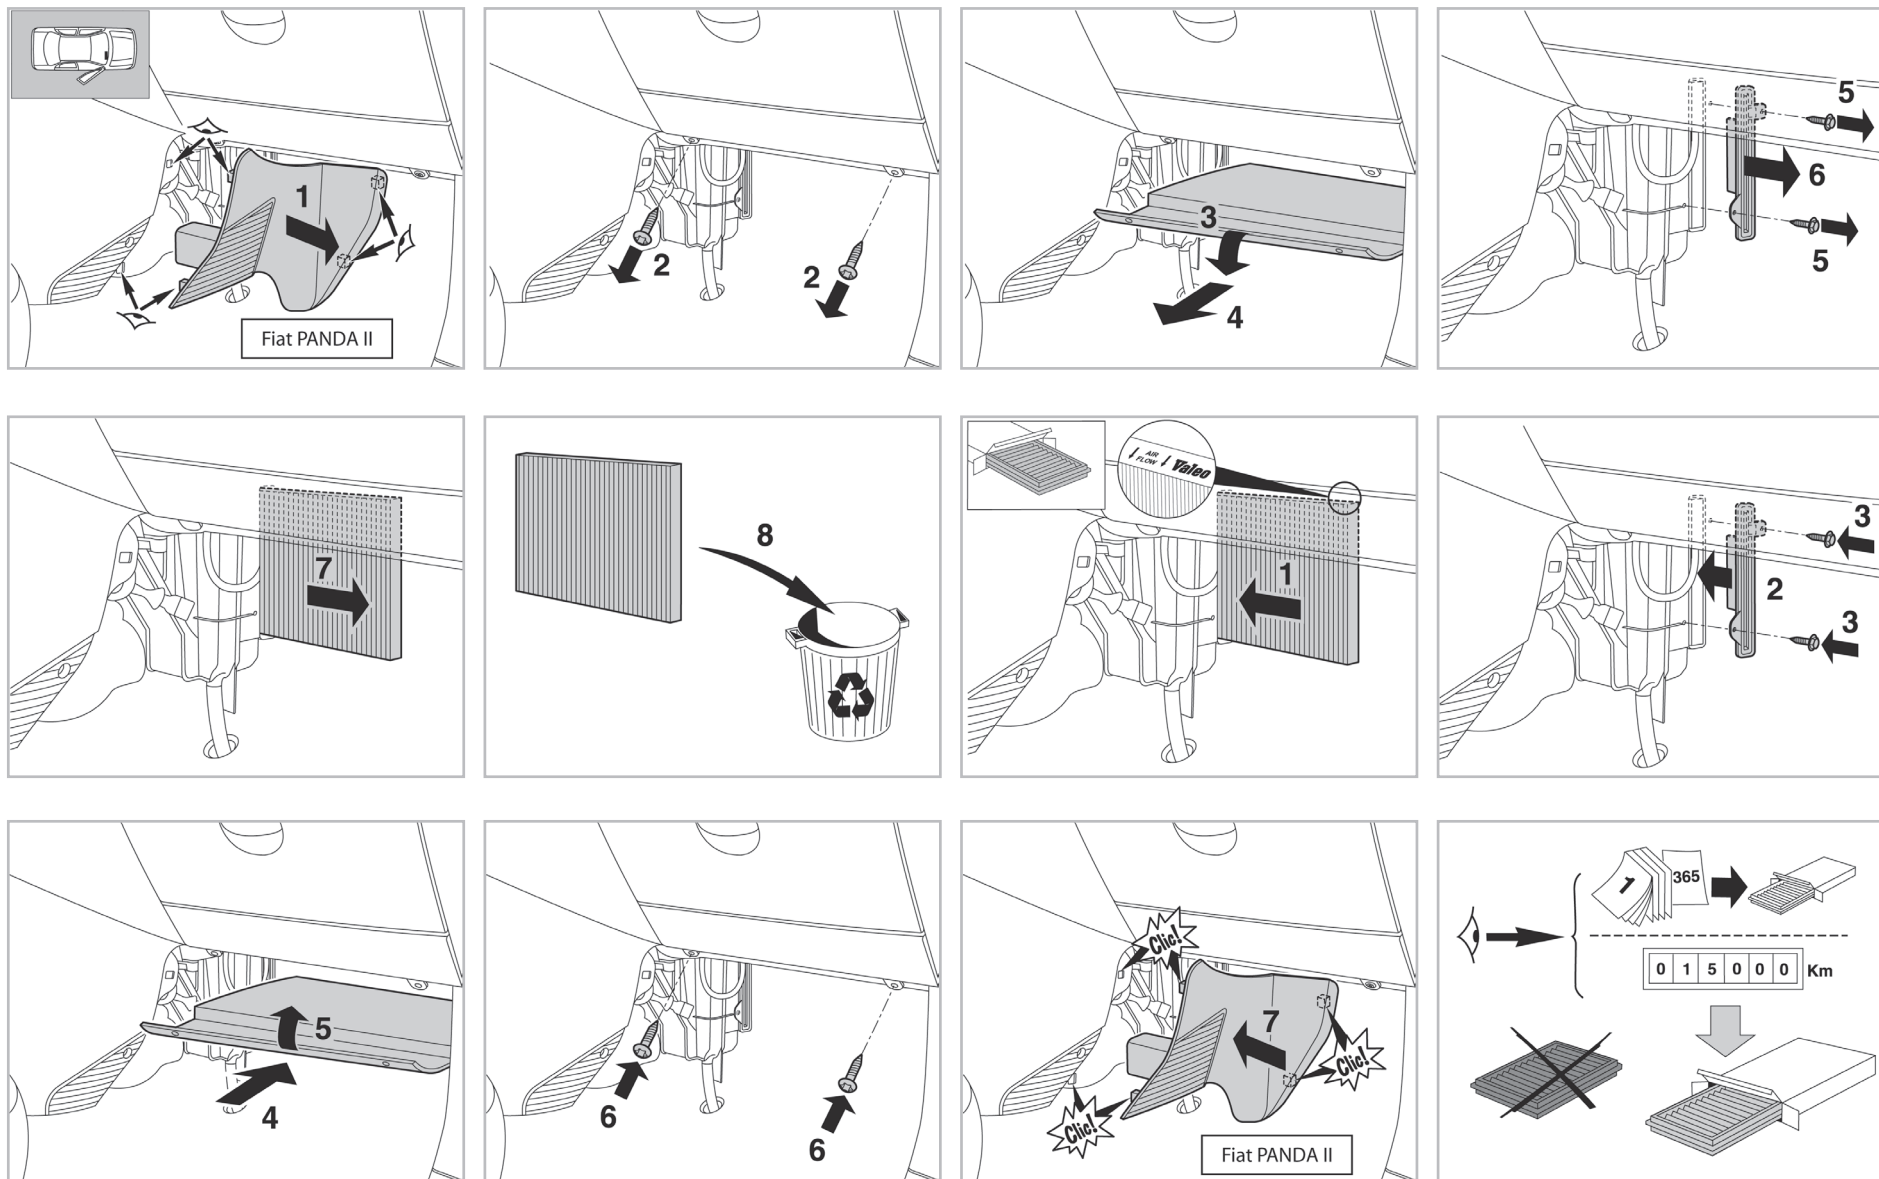

COMFORT

particle filter

FOR
FIAT
FORD
LANCIA

PANDA A/C+/- (09/03 >)
KA A/C+/- (12/08 >)
YPSILON (06/11 >)

698866

FH114

PA

WANT TO
KNOW MORE?

www.valeo-techassist.com

Valeo Service - Société par Actions simplifiée - Capital de 12 900 000€ - 70, rue Playel, 93285 Saint-Denis Cedex - France - B 306 486 408 RCS Bobigny